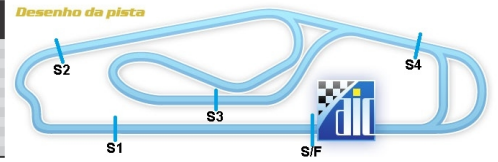

PORSCHE**GT3 CUP
CHALLENGE
BRASIL**

Desenho da pista

**PORSCHE GT3 CUP CHALLENGE****Sorted on Laps**

Porsche GT3 Challenge Etapa 5 - Curitiba

AUT INT RAUL BOESEL 3,765 km

Corrida/Race 2 - Grp A - Classe Challenge

27/09/2014 13:55

Race (25:00 and 1 Laps) started at 14:35:49

Pos	No.	Class	Name	Laps	Total Tm	Diff	Best Tm	Lap	S1 Best	S2 Best	S3 Best	S4 Best	S5 Best
1	13		Dú Rocha	18	27:04.650		1:23.893	7	7.067	14.297	34.948	10.481	16.640
2	63		Fabio Alves	18	27:11.644	6.994	1:23.976	5	7.033	14.516	34.962	10.656	16.722
3	71	S	Kreis Junior	18	27:16.158	11.508	1:24.480	15	7.048	14.573	35.000	10.603	16.829
4	00		Ronaldo Kastropil	18	27:16.866	12.216	1:24.341	5	7.114	14.325	35.304	10.460	16.873
5	51		Otávio Mesquita	18	27:16.928	12.278	1:24.192	7	7.013	14.557	35.002	10.687	16.701
6	75		Henrique Assunção	18	27:17.423	12.773	1:24.503	7	7.040	14.457	35.221	10.655	16.773
7	93	S	Guto Oni	18	27:21.938	17.288	1:24.786	13	7.139	14.546	35.468	10.540	16.972
8	82	S	Renato C.	18	27:25.522	20.872	1:24.849	15	7.052	14.631	35.235	10.772	16.832
9	19	S	Tom Filho	18	27:32.069	27.419	1:25.085	10	7.043	14.542	35.274	10.864	16.785
10	9		Edu Guedes	18	27:36.259	31.609	1:25.463	10	7.091	14.744	35.532	10.744	16.937
11	20	S	Alex Silva	18	27:39.547	34.897	1:25.851	15	7.190	14.778	35.538	10.922	17.124
12	53	S	Mayara Bianchi	18	27:45.153	40.503	1:25.850	8	7.118	14.716	35.771	10.868	17.052
13	15	S	Marcio Basso	18	28:11.766	1:07.116	1:27.446	6	7.207	14.914	36.068	11.182	17.603
14	14	S	Ramon Alcaraz	17	27:48.399	1 Lap	1:27.715	6	7.152	10.853	34.606	11.535	18.165
15	29	S	Rodrigo Mello		0.000	18 Laps		0	8.366	15.895	35.657		
16	12	S	Marcello Sarcinella					0					
17	31		Marcello Sant'Anna					0					
18	55	S	Cae Coelho					0					