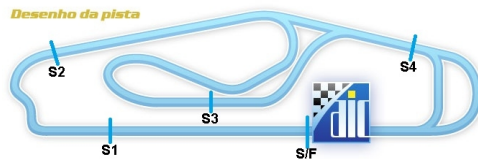

PORSCHE**GT3 CUP
CHALLENGE
BRASIL**

Desenho da pista

**PORSCHE GT3 CUP CHALLENGE**

Sorted on Best Lap time

Porsche GT3 Challenge Etapa 5 - Curitiba

AUT INT RAUL BOESEL 3,765 km

Treino Classificatorio/Qualifying Session - Grp A Challenge

27/09/2014 10:00

Qualifying (10:00 Time) started at 9:58:10

Pos	No.	Class	Name	Laps	Best Tm	Diff	Lap	S1 Best	S2 Best	S3 Best	S4 Best	S5 Best
1	29	S	Rodrigo Mello	6	1:29.957		6	7.344	16.603	36.693	11.306	18.007
2	13		Dú Rocha	6	1:30.771	0.814	6	7.336	16.388	37.325	11.722	17.868
3	00		Ronaldo Kastropil	6	1:30.949	0.992	6	7.370	16.283	37.607	11.575	18.114
4	75		Henrique Assunção	6	1:31.336	1.379	6	7.369	16.282	37.028	12.402	18.255
5	20	S	Alex Silva	6	1:32.002	2.045	6	7.376	16.279	37.853	11.943	18.524
6	63		Fabio Alves	6	1:32.022	2.065	6	7.345	16.647	37.007	12.475	18.406
7	71	S	Kreis Junior	5	1:32.095	2.138	5	7.553	16.769	37.410	12.148	18.215
8	51		Otávio Mesquita	5	1:32.474	2.517	5	7.396	16.481	37.941	12.291	18.365
9	19	S	Tom Filho	6	1:32.716	2.759	6	7.416	16.689	38.330	12.062	18.219
10	93	S	Guto Oni	5	1:32.869	2.912	5	7.331	16.314	37.875	11.916	18.150
11	9		Edu Guedes	6	1:34.023	4.066	6	7.439	17.054	38.526	12.262	18.580
12	82	S	Renato C.	6	1:34.119	4.162	6	7.438	17.156	37.935	12.540	18.691
13	12	S	Marcello Sarcinella	6	1:35.992	6.035	6	7.743	17.508	39.054	12.376	18.820
14	31		Marcello Sant'Anna	6	1:36.398	6.441	6	7.453	16.893	39.119	13.084	19.613
15	14	S	Ramon Alcaraz	5	1:37.954	7.997	5	7.455	17.353	40.749	12.695	19.702
16	15	S	Marcio Basso	5	1:38.746	8.789	4	7.557	18.326	40.079	13.164	19.346
17	53	S	Mayara Bianchi	4	1:39.710	9.753	4	7.572	18.692	41.036	12.960	19.150
18	55	S	Cae Coelho	3	1:40.421	10.464	3	8.048	18.866	41.301	12.913	19.258