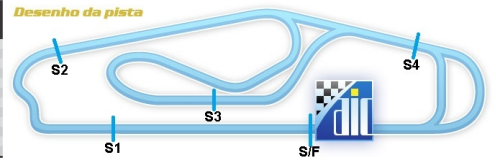

**PORSCHE****GT3 CUP  
CHALLENGE  
BRASIL**

Desenho da pista

**PORSCHE GT3 CUP CHALLENGE**

Sorted on Best Lap time

Porsche GT3 Cup - Etapa 5 - Curitiba

AUT INT RAUL BOESEL 3,765 km

Treino Opcional/Optional Practice 2 - Classe Cup

26/09/2014 11:10

Practice (30:00 Time) started at 11:10:00

Pos	No.	Class	Name	Laps	Best Tm	Diff	Lap	S1 Best	S2 Best	S3 Best	S4 Best	S5 Best
1	27		Ricardo Baptista	8	1:26.293		8	6.772	16.063	35.282	11.133	16.949
2	1		Ricardo Rosset	7	1:26.991	0.698	7	6.792	16.288	35.930	11.060	16.921
3	0		Constantino Junior	9	1:28.626	2.333	4	6.816	15.792	36.360	11.832	17.512
4	71		Rodrigo Hanashiro	13	1:28.633	2.340	13	6.851	16.343	36.199	11.459	17.645
5	7	M	Clemente Lunardi	7	1:29.141	2.848	3	6.827	16.036	36.462	11.698	17.726
6	77	S	Schneider	13	1:29.298	3.005	13	6.828	16.123	36.547	11.414	17.597
7	10	S	Adalberto Batista	14	1:29.496	3.203	14	6.817	16.039	36.247	11.595	17.632
8	15		Marcel Visconde	15	1:29.983	3.690	2	6.893	15.960	36.970	11.968	17.995
9	18	S	Carlos Ambrósio	16	1:30.383	4.090	16	6.819	16.173	36.898	12.119	17.675
10	88	S	Edu Azevedo	12	1:30.442	4.149	4	6.843	16.341	37.023	11.974	17.672
11	63	M	Sergio Ribas	15	1:30.470	4.177	15	6.876	16.210	36.649	12.067	17.547
12	8	S	Rodolfo Ometto	9	1:30.495	4.202	5	6.942	16.138	36.943	11.922	18.249
13	34	M	Maurizio Billi	7	1:31.056	4.763	7	6.874	16.259	37.011	12.080	18.164
14	4	M	Gui Affonso	17	1:31.099	4.806	2	6.948	16.324	37.459	12.223	18.028
15	9	M	Guilherme Figueroa	15	1:33.186	6.893	15	7.013	16.465	37.734	12.610	18.605