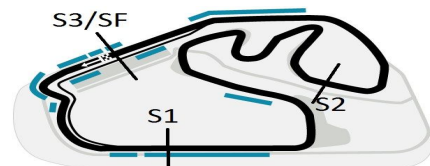

1ª ETAPA SUPERBIKE SERIES BRASIL 2013

08, 09 e 10 de Março - Interlagos - SP

SUPERBIKE SERIES BRASIL 1a ETAPA 2013

Sorted on Laps

Copa HONDA CB 300R

AUT J CARLOS PACE - INTERLAGOS 4,309 Km

PROVA - CB 300R

10/03/2013 09:43

Race (10 Laps)

Pos	No.	Name	Class	Model	Laps	Diff	Best Tm n Lap	Best Spd	Equipe	
LIGHT										
1	954	Murillo Grandino Latorre	LIGHT	Honda CB300R	10	-	2:16.445	2	113,690	
2	131	Alexandre Augusto da Rocha Nog	LIGHT	Honda CB300R	10	+30.171	2:19.850	8	110,922	
3	50	Allex Schartner Alvarenga	LIGHT	Honda CB300R	10	+30.200	2:19.581	9	111,135	
4	9	Allan Ielpo	LIGHT	Honda CB300R	10	+34.923	2:19.807	6	110,956	Venhoven Shoppers
5	6	Marcus Roberto Dias Marcondes	LIGHT	Honda CB300R	10	+35.377	2:19.663	7	111,070	Tuba Motors
6	42	Moises Ellias da Silva	LIGHT	Honda CB300R	10	+57.622	2:21.307	4	109,778	
7	52	Allan Alvarenga	LIGHT	Honda CB300R	10	+1:16.323	2:22.839	7	108,601	
8	26	Rodrigo Reis Barbosa	LIGHT	Honda CB300R	10	+1:37.014	2:26.195	10	106,108	
9	126	Régis Gomes Primos	LIGHT	Honda CB300R	10	+1:38.201	2:25.424	7	106,670	Primos
10	14	Fabio Esquines	LIGHT	Honda CB300R	10	+1:56.738	2:27.671	4	105,047	Procomps
11	7	Eduardo Akama	LIGHT	Honda CB300R	9	1 Lap	2:23.037	8	108,450	Tuba Motors
12	33	Alef Barbosa	LIGHT	Honda CB300R	4	6 Laps	2:27.104	3	105,452	
PRO										
1	55	Oswaldo jorge Filho	PRO	Honda CB300R	10	-	2:16.470	4	113,669	Duende Racing
2	17	Mauricio Venhoven Martins	PRO	Honda CB300R	10	+0.613	2:16.142	5	113,943	Sagui Motos
3	200	Rubens Pacheco de Oliveira	PRO	Honda CB300R	10	+30.266	2:19.607	7	111,115	Rodas Mil Competições
4	84	Anderson dos Santos Pinto	PRO	Honda CB300R	10	+1:15.256	2:22.673	8	108,727	Rodas Mil Competições