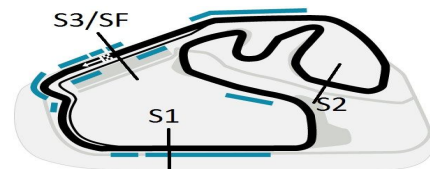

1ª ETAPA SUPERBIKE SERIES BRASIL 2013

08, 09 e 10 de Março - Interlagos - SP

SUPERBIKE SERIES BRASIL 1a ETAPA 2013

Sorted on Best Lap time

Copa HONDA CB 300R

AUT J CARLOS PACE - INTERLAGOS 4,309 Km

WARM UP - CB 300R

10/03/2013 08:15

Practice (10:00 Time)

Pos	No.	Name	Class	Model	Laps	Best Tm	Lap	Diff	Best Spd	Equipe
1	131	Alexandre Augusto da Rocha	LIGHT	Honda CB300R	3	2:21.462	3	-	109,658	
2	954	Murillo Grandino La Torre	LIGHT	Honda CB300R	3	2:21.578	3	+0.116	109,568	
3	17	Mauricio Venhoven Martins	PRO	Honda CB300R	3	2:21.728	3	+0.266	109,452	Sagui Motos
4	9	Allan Ielpo	LIGHT	Honda CB300R	3	2:22.004	3	+0.542	109,239	Venhovem Shoppers
5	6	Marcus Roberto Dias Marcor	LIGHT	Honda CB300R	3	2:23.339	3	+1.877	108,222	Tuba Motors
6	50	Allex Schartner Alvarenga	LIGHT	Honda CB300R	3	2:23.446	3	+1.984	108,141	
7	55	Oswaldo jorge Filho	PRO	Honda CB300R	2	2:23.526	2	+2.064	108,081	Duende Racing
8	26	Rodrigo Reis Barbosa	LIGHT	Honda CB300R	3	2:30.914	3	+9.452	102,790	
9	52	Allan Alvarenga	LIGHT	Honda CB300R	3	2:31.203	3	+9.741	102,593	
10	33	Alef Barbosa	LIGHT	Honda CB300R	3	2:31.510	3	+10.048	102,385	
11	126	Régis Gomes Primos	LIGHT	Honda CB300R	3	2:31.593	3	+10.131	102,329	Primos
12	84	Anderson dos Santos Pinto	PRO	Honda CB300R	2	2:34.412	1	+12.950	100,461	Rodas Mil Competições
13	14	Fabio Esquines	LIGHT	Honda CB300R	3	2:36.028	3	+14.566	99,421	Procomps
14	200	Rubens Pacheco de Oliveira	PRO	Honda CB300R	2	3:08.471	2	+47.009	82,307	Rodas Mil Competições