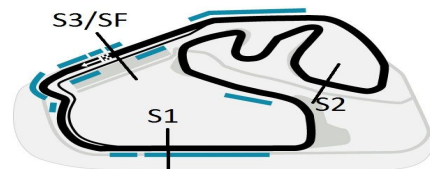

## SUPERBIKE SERIES BRASIL 1a ETAPA 2013

Sorted on Best Lap time

Dainese SuperBike Light

AUT J CARLOS PACE - INTERLAGOS 4,309 Km

1o TREINO CLASSIFICATORIO - DAINESE SBK LIGHT

09/03/2013 11:28

Qualify (30:00 Time)