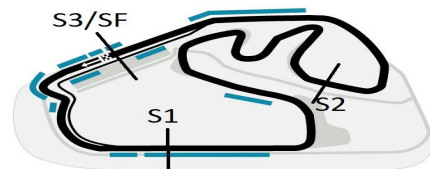

1ª ETAPA SUPERBIKE SERIES BRASIL 2013

08, 09 e 10 de Março - Interlagos - SP

SUPERBIKE SERIES BRASIL 1a ETAPA 2013

Sorted on Best Lap time

Copa HONDA CBR 600F

AUT J CARLOS PACE - INTERLAGOS 4,309 Km

WARM UP - CBR 600F

10/03/2013 08:55

Practice (10:00 Time)

Pos	No.	Name	Class	Model	Laps	Best Tm i Lap	Diff	Best Spd	Equipe
1	162	Beto Van Cleef	LIGHT	Honda CBR600F	3	2:00.455	3	-	128,782 MotoSchool Racing Team
2	89	Giovandro Tonini	LIGHT	Honda CBR600F	3	2:04.004	3	+3.549	125,096 Alemão Pneus Racing
3	33	Bruno Bert	LIGHT	Honda CBR600F	3	2:05.877	3	+5.422	123,235 MotoSchool Racing Team
4	29	Lincoln Zocatelli	LIGHT	Honda CBR600F	3	2:07.531	3	+7.076	121,636 MotoSchool Racing Team