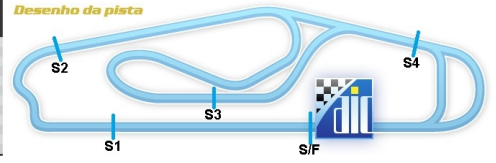

PORSCHE

**GT3 CUP
CHALLENGE
BRASIL**

Desenho da pista

PORSCHE GT3 CUP CHALLENGE

Porsche GT3 Challenge Etapa 5 - Curitiba

AUT INT RAUL BOESEL 3,765 km

Treino Classificatorio/Qualifying Session - Grp A Challenge

27/09/2014 10:00

Qualifying (10:00 Time) started at 9:58:10

Lap	Lap Tm	S1	S2	S3	S4	S5	Lap	Lap Tm	S1	S2	S3	S4	S5
2	1:51.781	8.974	20.810	47.963	13.931	20.103							
3	1:40.421	8.083	18.866	41.301	12.913	19.258							