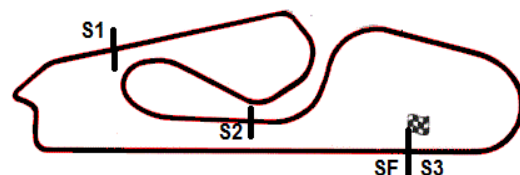

3a ETAPA CAMP. METROPOLITANO
3a ETAPA CAMP. PR - SPYDER RACE
2a ETAPA CAMP. SPRINT RACE
HORARIO _____:_____

VELOCIDADE NO ASFALTO 2013

SPYDER RACE

AUT INT RAUL BOESEL 3,765 Km

1o. TREINO LIVRE - SPYDER RACE

10/05/2013 16:45

Practice (30:00 Time) started at 16:45:01

Lap	Lap Tm	S1	S2	S3
(33) -				
1	2:16.782	46.382	51.350	39.050
2	1:51.896	31.406	45.687	34.803
3	2:00.550	28.567	41.904	50.079
4	14:20.657	33.398	41.153	13:06.106
5	1:47.630	34.432	41.090	32.108
6	1:36.488	24.828	40.356	31.304
7	1:36.384	24.613	40.037	31.734
8	1:35.206	24.529	39.791	30.886
9	1:34.695	24.393	39.599	30.703

(44) -				
1	2:11.409	41.314	50.525	39.570
2	1:51.605	30.767	45.733	35.105
3	1:44.300	27.980	42.006	34.314
4	17:17.016	25.602	41.211	16:10.203
5	1:48.766	33.426	41.287	34.053
6	1:37.499	24.564	40.301	32.634
7	1:35.923	24.045	39.511	32.367

(78) -				
1	1:57.541	37.676	43.755	36.110
2	1:41.156	27.081	41.652	32.423
3	1:42.524	24.961	44.503	33.060
4	1:37.837	24.796	41.416	31.625
5	1:38.411	24.893	41.797	31.721
6	1:37.624	25.155	40.972	31.497

(55) -				
1	1:52.600	33.643	44.815	34.142
2	1:41.398	25.595	43.030	32.773
3	1:40.058	25.381	41.898	32.779

(77) -				
1	2:04.860	38.010	48.394	38.456
2	1:47.324	27.597	44.382	35.345
3	1:44.696	26.862	44.165	33.669
4	16:34.604	26.215	42.976	15:25.413
5	2:01.831	36.272	50.354	35.205
6	1:41.797	26.033	41.854	33.910
7	1:41.981	26.558	42.104	33.319

(26) -				
1	2:08.437	45.810	46.152	36.475
2	1:56.987	30.820	47.272	38.895
3	1:43.762	27.344	41.701	34.717

(73) -				
1	2:37.848	1:04.159	51.810	41.879
2	2:02.306	33.059	49.372	39.875
3	1:58.350	32.164	44.120	42.066
4	13:44.462	45.785	59.233	11:59.444
5	2:01.258	38.088	46.520	36.650
6	1:48.099	27.316	44.413	36.370
7	1:43.814	25.906	43.278	34.630
8	1:50.967	26.385	47.491	37.091