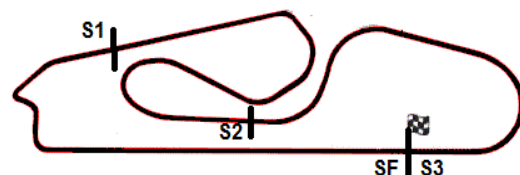

3a ETAPA CAMP. METROPOLITANO
3a ETAPA CAMP. PR - SPYDER RACE
2a ETAPA CAMP. SPRINT RACE
HORARIO _____:_____

VELOCIDADE NO ASFALTO 2013

MARCAS

AUT INT RAUL BOESEL 3,765 Km

2o. TREINO LIVRE - MARCAS

10/05/2013 10:55

Practice started at 11:25:16

Lap	Lap Tm	S1	S2	S3
5	1:46.094	27.362	44.281	34.451
6	1:48.595	27.048	44.124	37.423

Lap	Lap Tm	S1	S2	S3

(121) J. salvaro / R. RINHEL

1	2:14.088	44.954	49.205	39.929
2	1:52.452	29.641	46.676	36.135
3	1:49.768	28.181	45.741	35.846
4	1:48.380	28.185	45.092	35.103
5	1:50.594	28.078	47.181	35.335
6	1:50.079	27.836	46.645	35.598
7	1:56.266	34.468	46.214	35.584
8	1:47.835	27.586	44.814	35.435
9	2:15.071	54.853	44.754	35.464
10	1:47.649	27.808	44.585	35.256
11	3:59.807	27.572	44.871	2:47.364
12	1:59.299	38.915	44.853	35.531
13	1:47.950	27.816	44.260	35.874
14	1:49.982	28.867	44.734	36.381

(200) CLAUDIO SIMÃO

1	1:57.499	38.692	44.360	34.447